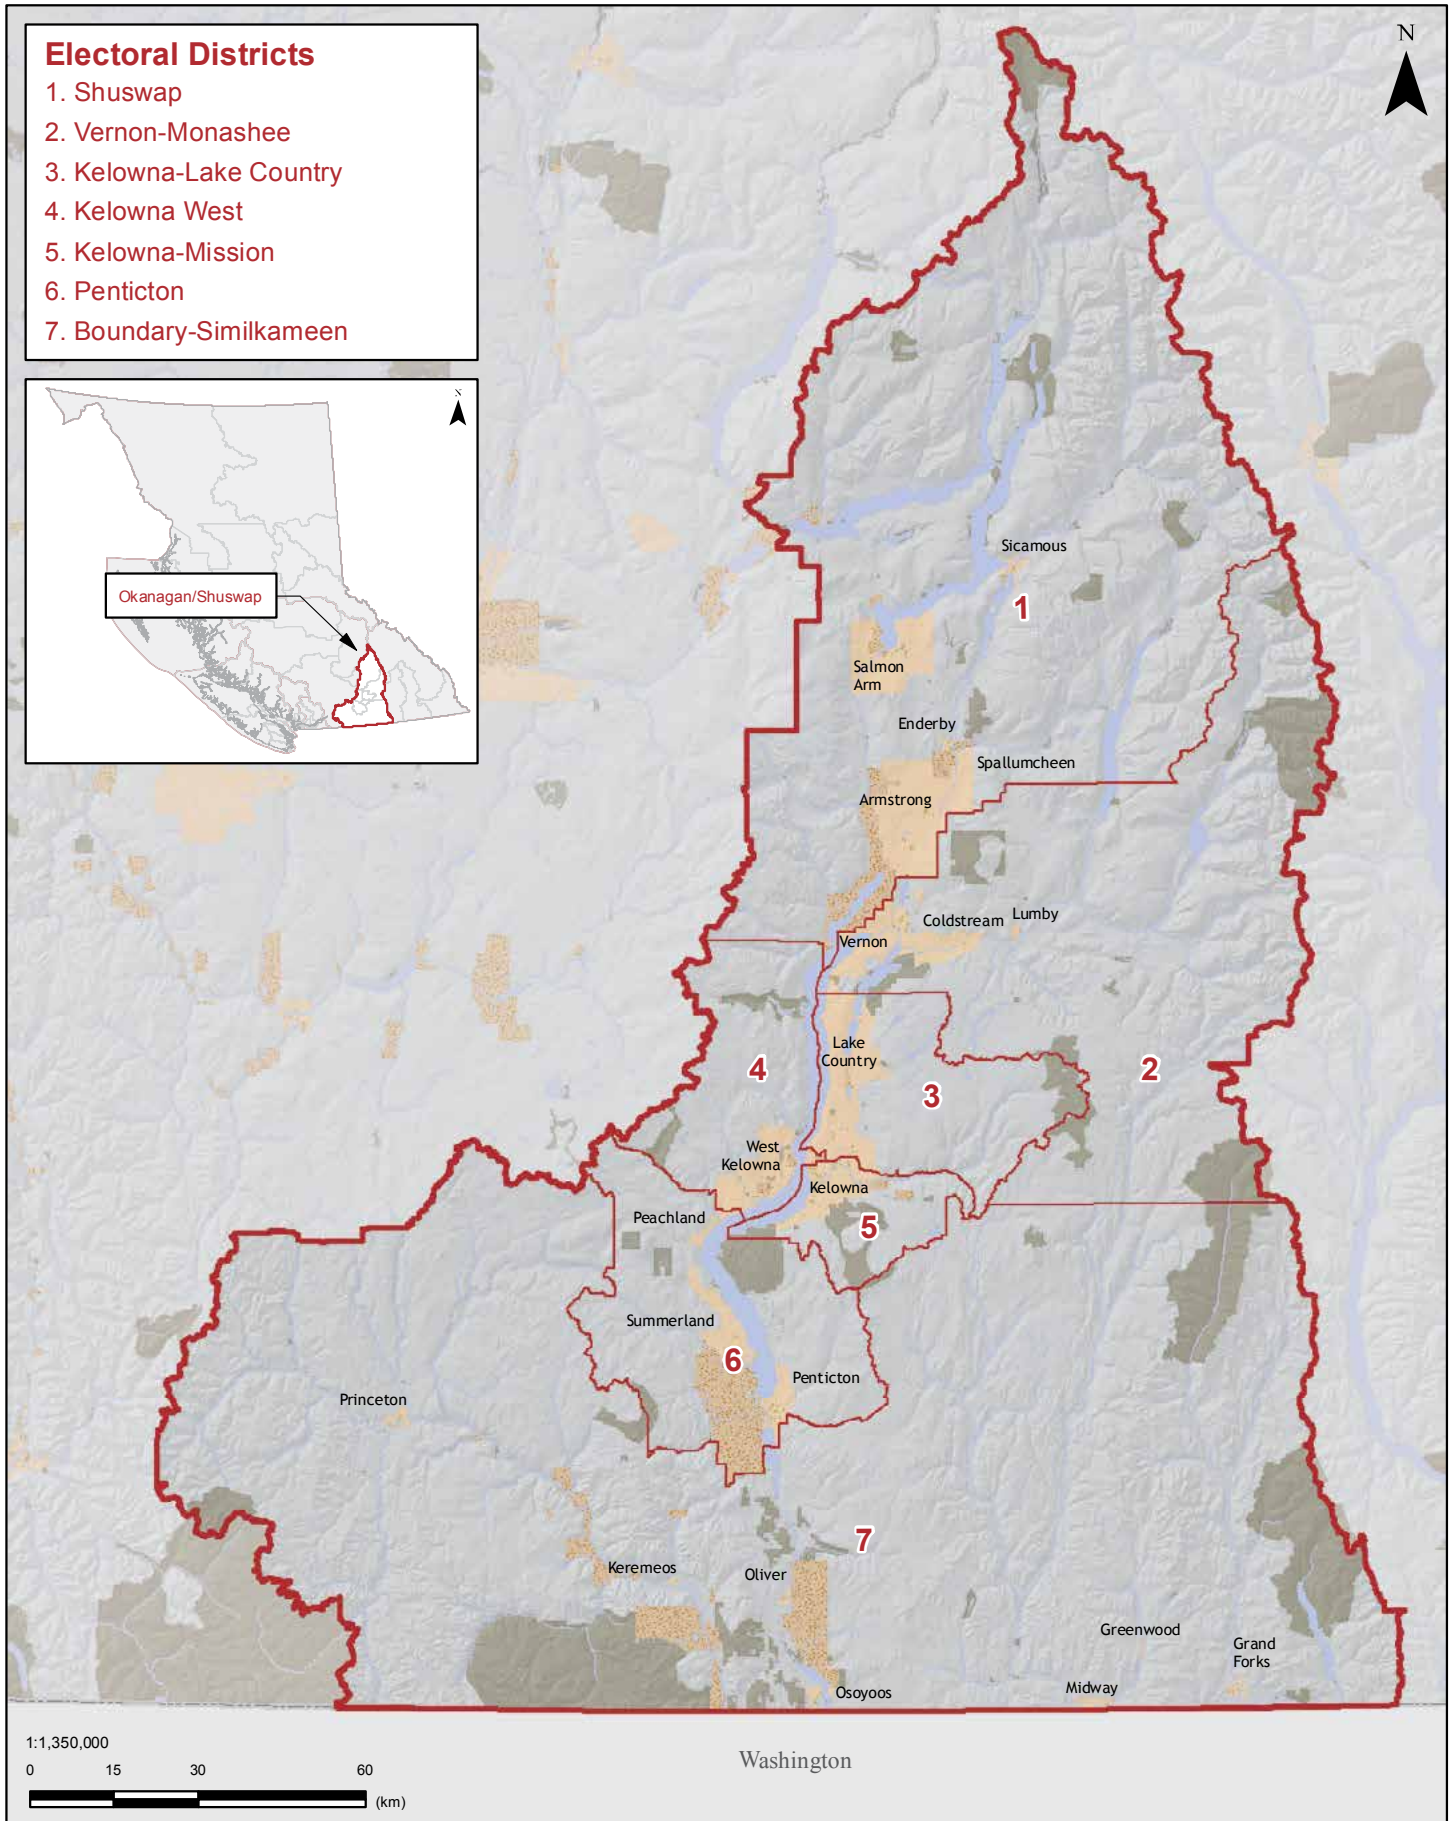

Okanagan/Shuswap

Electoral Districts

- 1. Shuswap
- 2. Vernon-Monashee
- 3. Kelowna-Lake Country
- 4. Kelowna West
- 5. Kelowna-Mission
- 6. Penticton
- 7. Boundary-Similkameen

Proposals – Okanagan/Shuswap